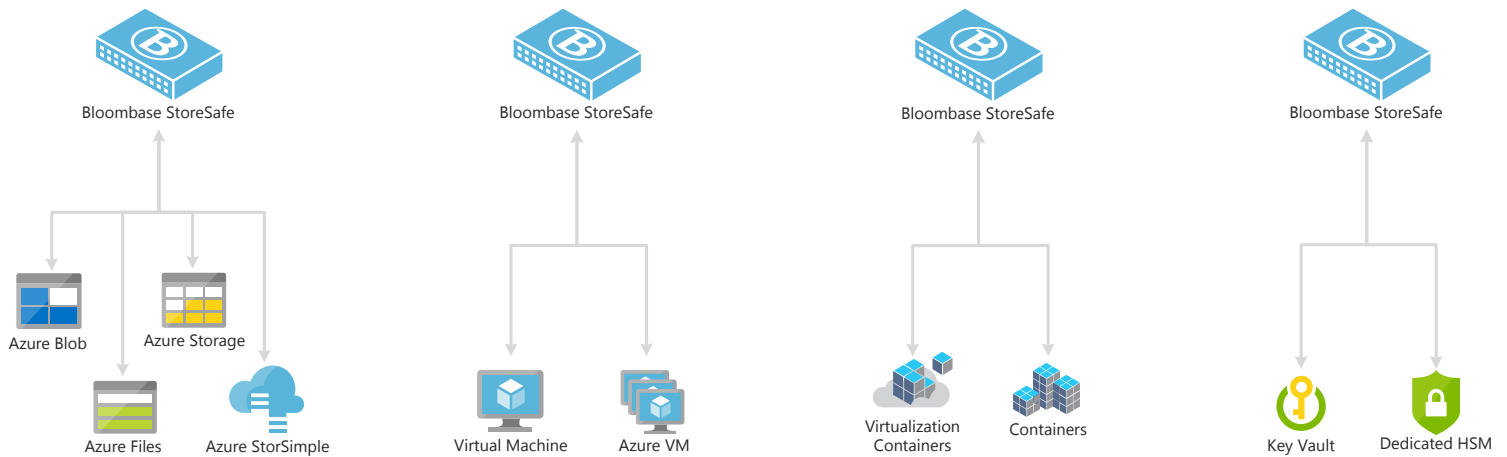

MICROSOFT AZURE SOLUTION BUILDER PROFILE: BLOOMBASE

Bloombase is the intelligent storage firewall company providing AI-powered discovery, dynamic access control, and autonomous encryption of data-at-rest from physical/virtual data centers, through hyper-converged infrastructure, to the cloud, enabling organizations to secure their crown-jewels and help meet regulatory and compliance mandates.

WHAT WE OFFER

Safeguard crown-jewels stored at any cloud storage services (Azure Blob Storage, File Storage, Disk Storage, Azure Backup, Azure Archive Storage, Azure Files, Azure StorSimple, Avere vFXT, Azure NetApp Files, and NetApp Cloud Volumes ONTAP) and help meet the most stringent data privacy regulatory requirements easily and cost-effectively

Achieve massively scalable, near limitless deployment, management and operations of Bloombase StoreSafe virtual machines (VM) for on-demand, high-performance, low-latency data encryption capabilities across Azure Compute and your on-premises virtual datacenter and hyper-converged infrastructure

GLOBAL REACH

With data centers around the globe, a massive investment in data center innovation, and a worldwide Content Delivery Network, you can build applications that provide the best experience for users, wherever they are.